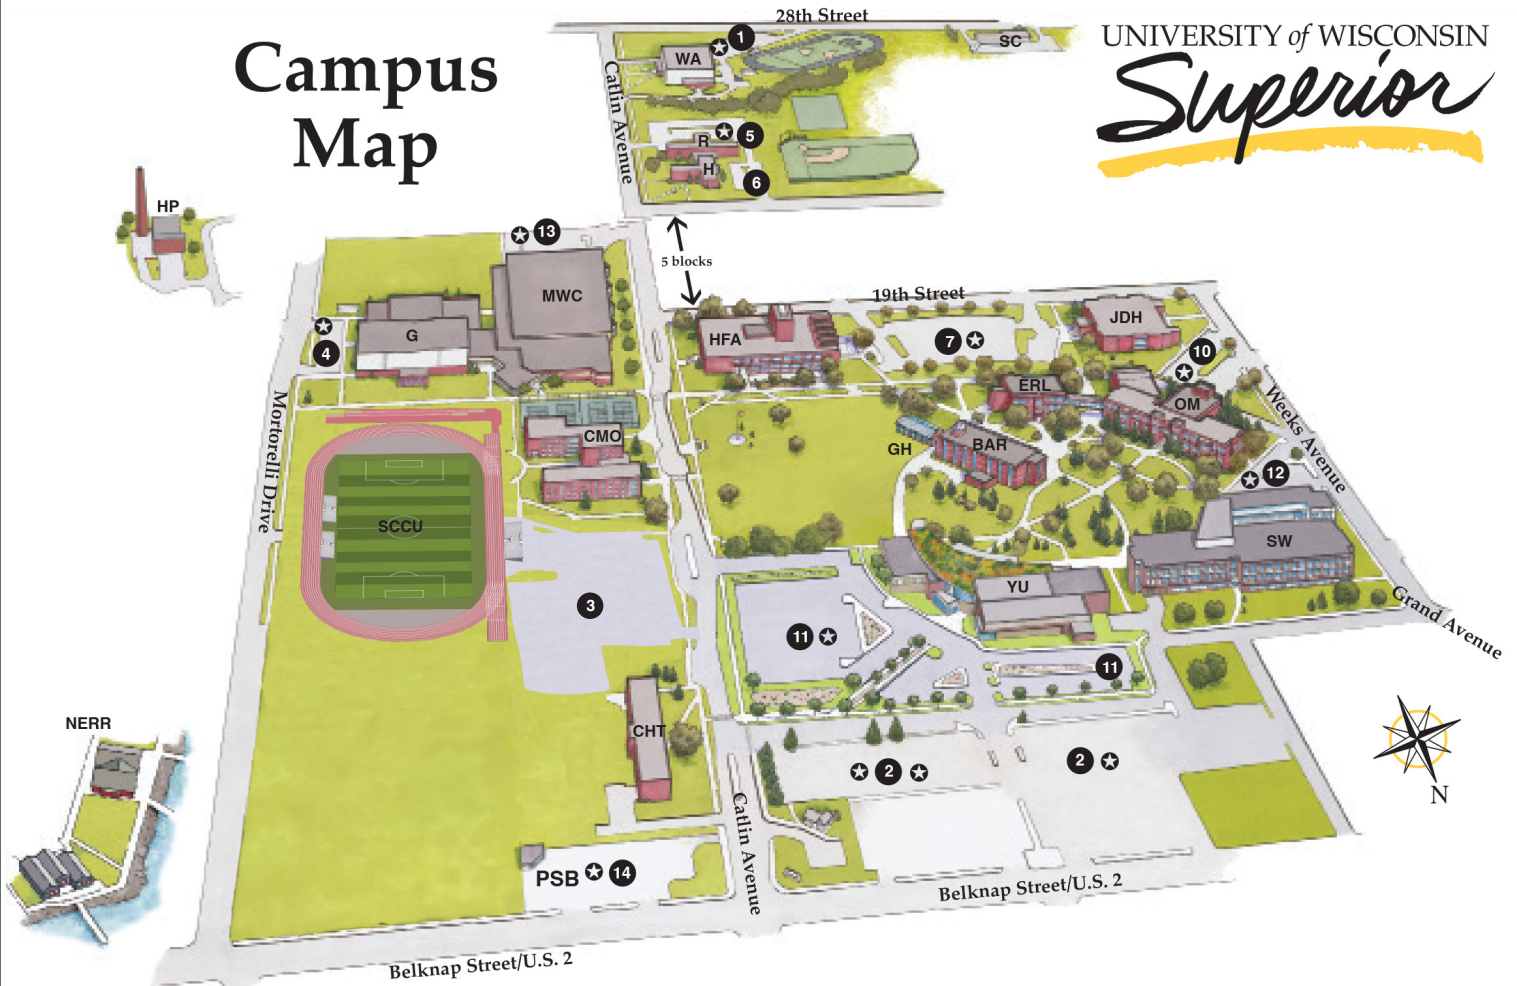

Campus Map

UNIVERSITY of WISCONSIN
Superior

● Parking Lots ★ Visitor Parking Permits Required

- BAR Barstow Hall
(science labs, Lake Superior Research Institute)
- CHT Crownhart Hall
(residence hall)
- CMO Curran-McNeill, Ostrander Halls
(residence halls)
- ERL Erlanson Hall
(business programs, classrooms)
- HFA Holden Fine and Applied Arts Center
(classrooms, studios, performance areas)
- GH Oexemann Greenhouse
- H Hawkes Hall
(residence hall)
- JDH Jim Dan Hill Library
- HP Halbert Heating Plant
- MWC Marcovich Wellness Center
(field house, recreation, athletics,
classrooms, faculty offices)
- G Gates Physical Education Building
(gym, pool, student labs, study areas)

- OM Old Main
(administration, financial aid, registrar's office,
Multicultural Center)
- NERR Lake Superior National
Estuarine Research Reserve
- PSB Public Safety Building
(Campus Safety, Parking Services, Environmental
Health and Safety)
- R Ross Hall
(residence hall)
- SC University Services Building
- SW Swenson Hall
(classrooms, faculty offices)
- WA Wessman Arena
- YU Yellowjacket Union
(student center, admissions)
- SCCU Superior Choice Credit Union Stadium